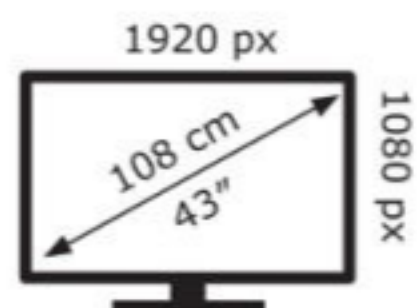

METZ

43MQH7000Z

42 kWh/1000h

ABCDEF**G**

56 kWh/1000h

2019/2013