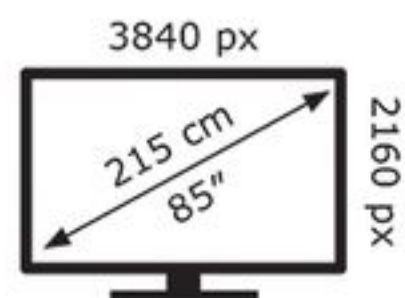

ENERG ⚡

TCL

85C8KX7

128 kWh/1000h

ABCDEF**G**

465 kWh/1000h

2019/2013