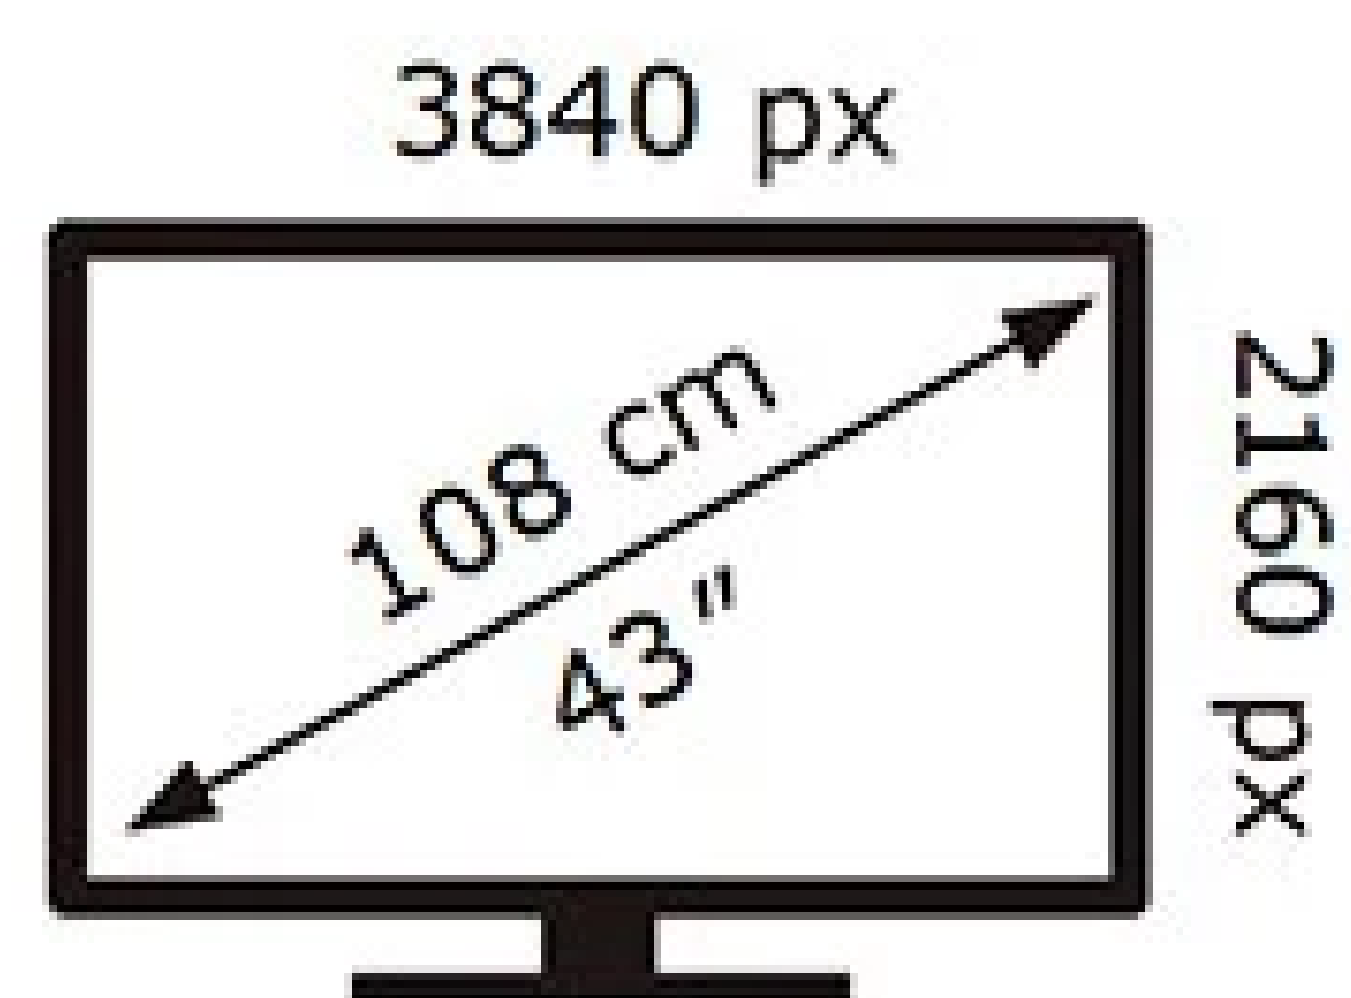

ENERG ⚡

Samsung

UE43U8072HU

51 kWh/1000h

ABCDEF **G**

99 kWh/1000h

2019/2013