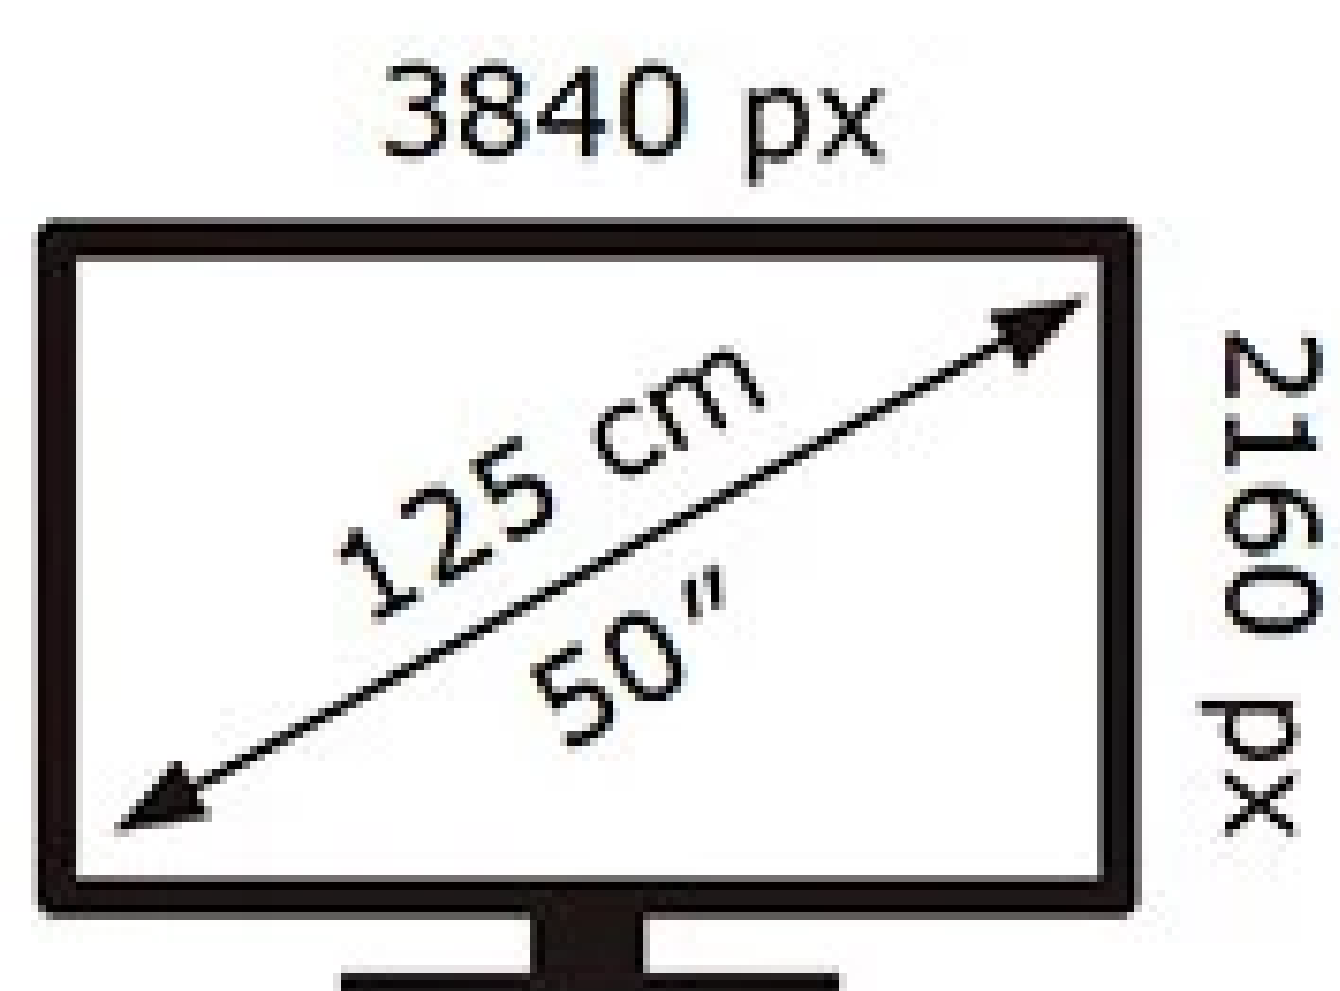

ENERG ⚡

Samsung

UE50U8072HU

65 kWh/1000h

ABCDEF **G**

114 kWh/1000h

2019/2013