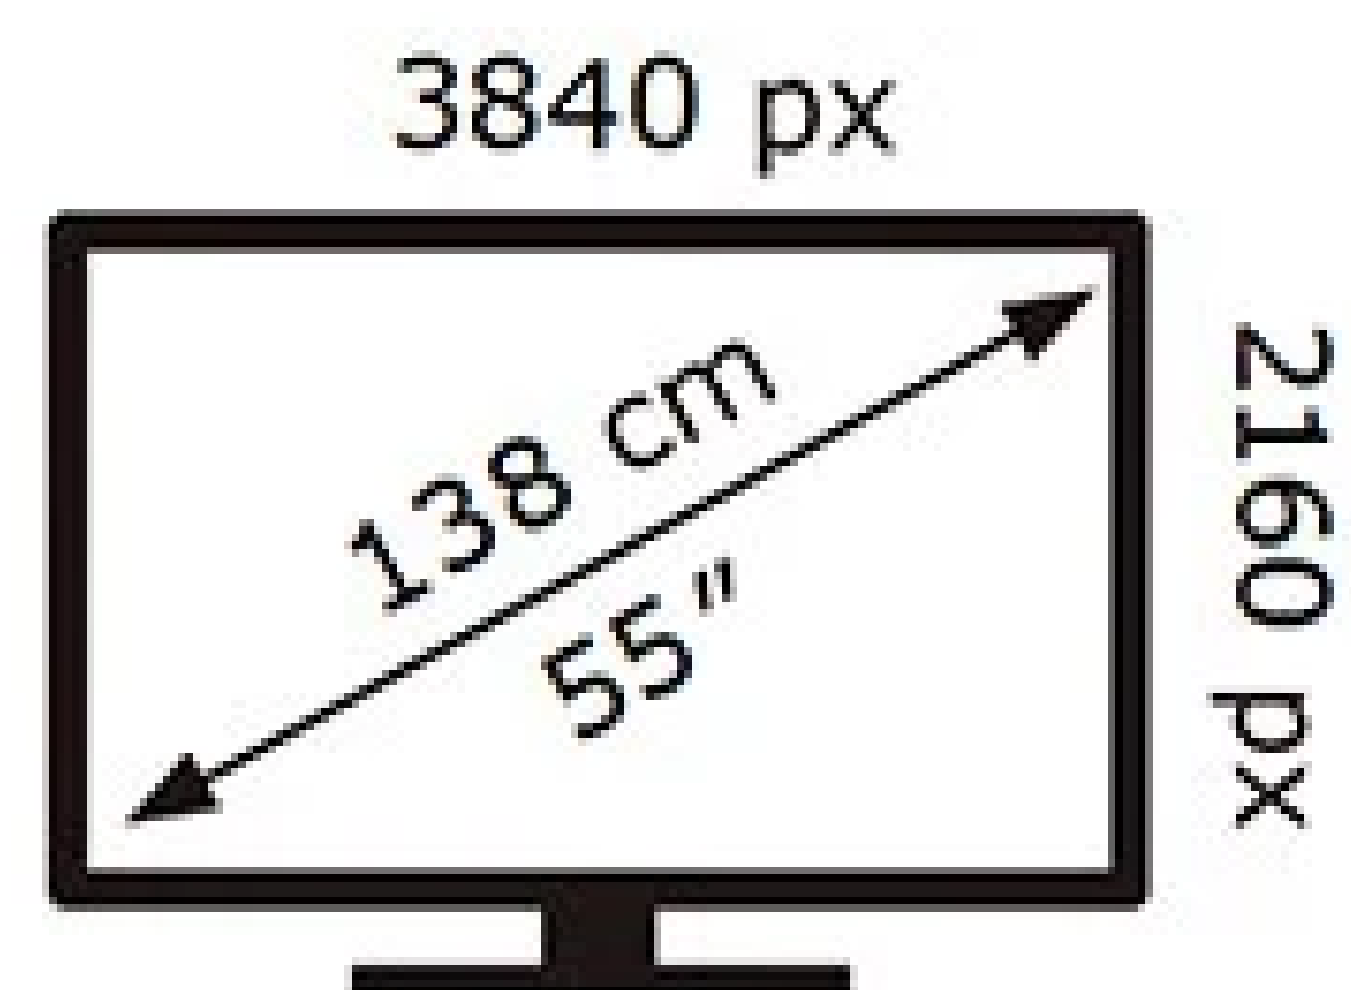

ENERG ⚡

Samsung

UE55U8072HU

77 kWh/1000h

ABCDEF **G**

120 kWh/1000h

2019/2013