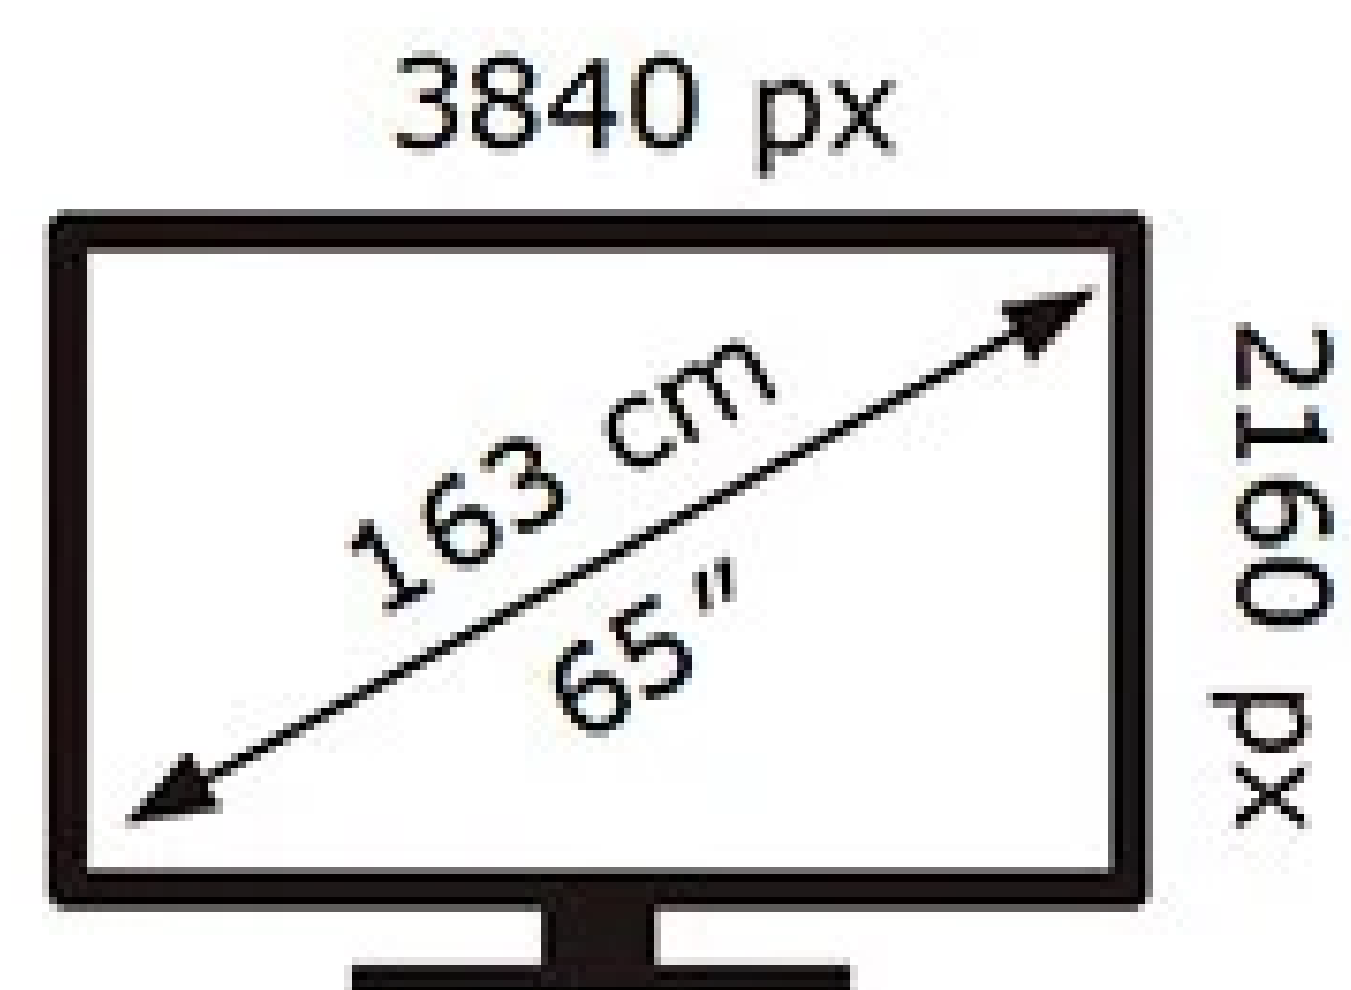

ENERG ⚡

Samsung

UE65U8072HU

102 kWh/1000h

ABCDEF **G**

149 kWh/1000h

2019/2013