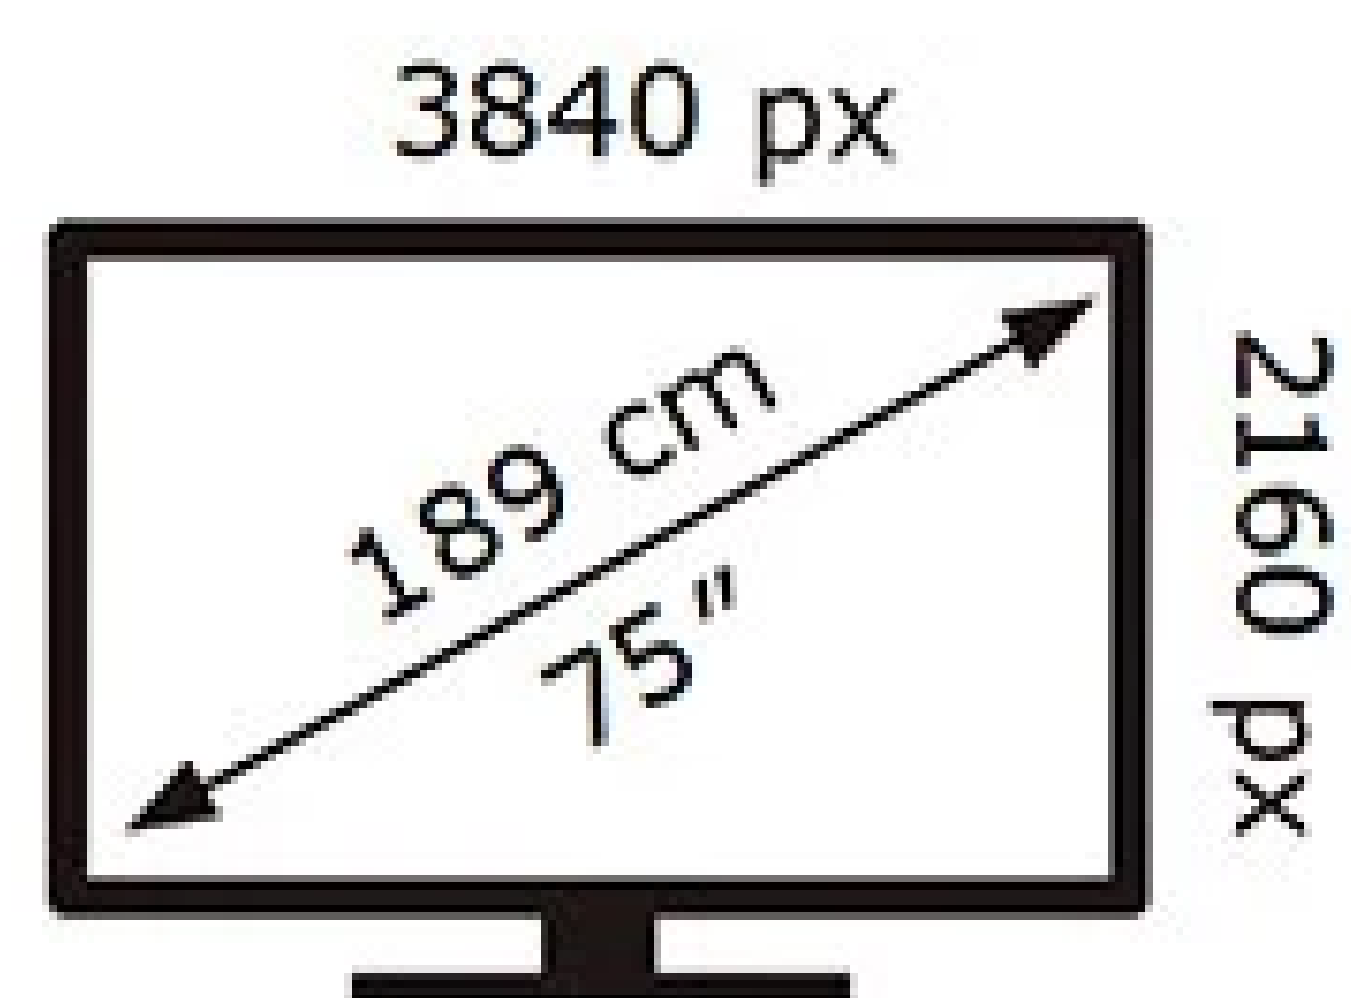

ENERG ⚡

Samsung

UE75U8072HU

129 kWh/1000h

ABCDEF **G**

228 kWh/1000h

2019/2013