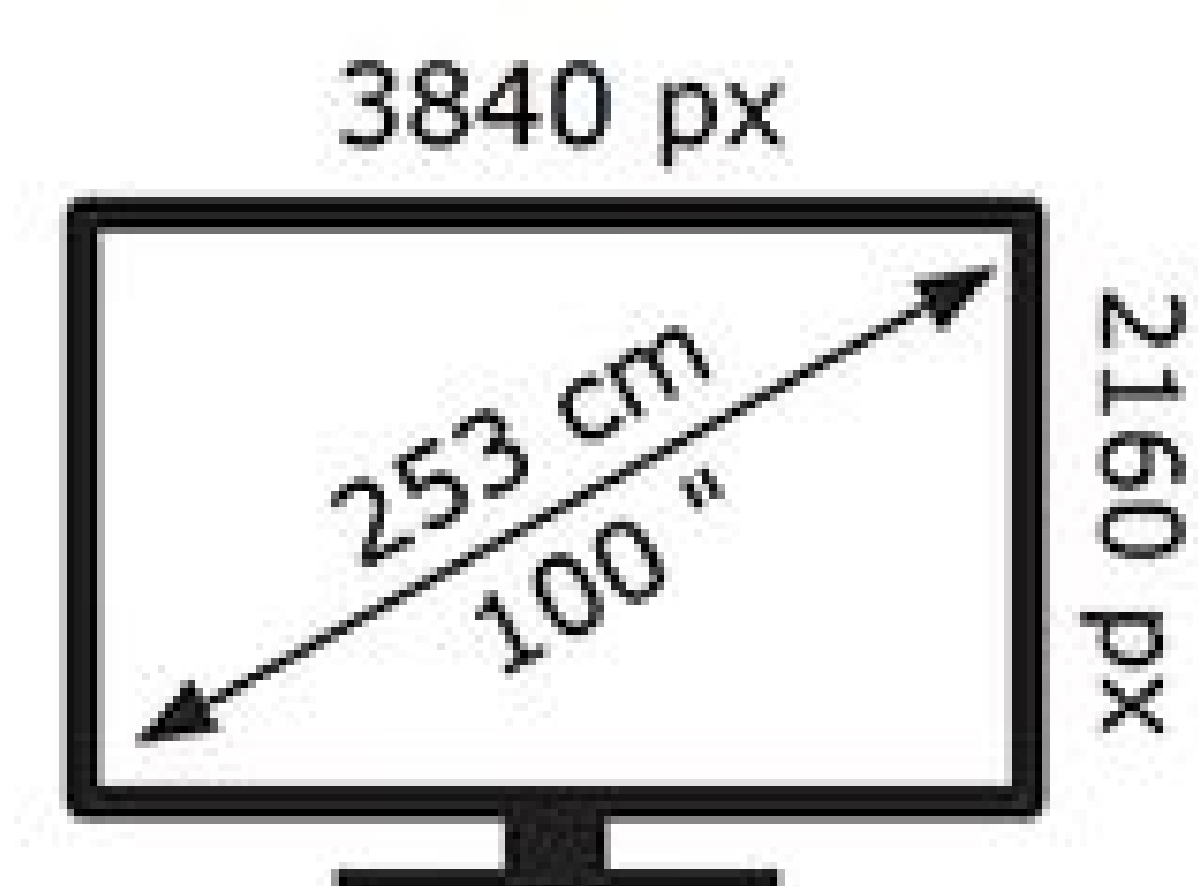

ENERG ⚡

HISENSE

100E7QTUK PRO

158 kWh/1000h

ABCDEF**G**

380 kWh/1000h

2019/2013