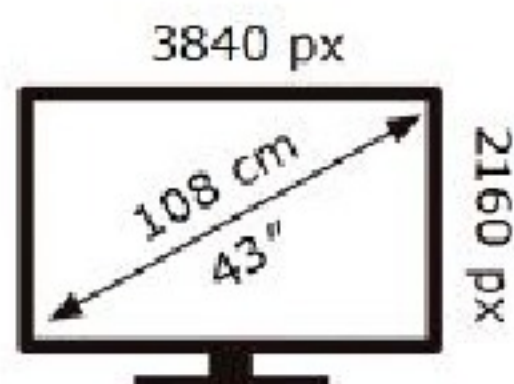

# ENERG

Samsung

QE43QN70HAU

**45** kWh/1000h

ABCDEF **G**

**105** kWh/1000h

2019/2013