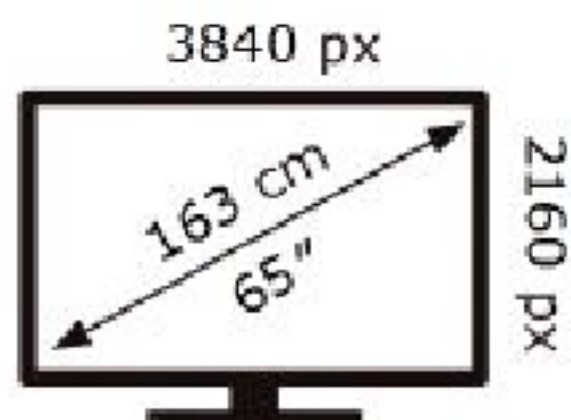

ENERG

Samsung

QE65QN70HAU

76 kWh/1000h

ABCDEF **G**

184 kWh/1000h

2019/2013