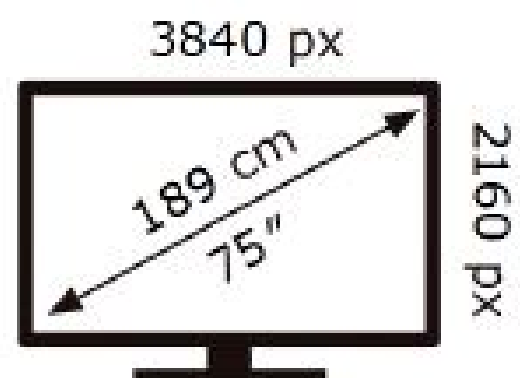

ENERG

Samsung

QE75QN70HAU

81 kWh/1000h

ABCDEF **G**

237 kWh/1000h

2019/2013