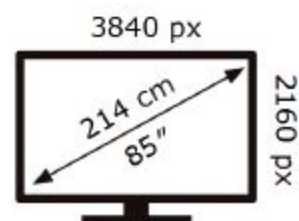

**ENERG** ⚡

Samsung

QE85QN70HAU

**125** kWh/1000h

ABCDEF **G**

**291** kWh/1000h

2019/2013