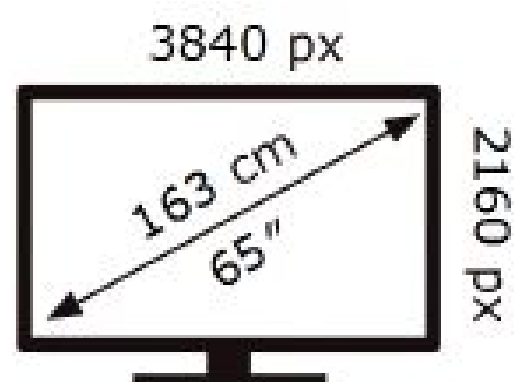

# ENERG

Samsung

QE65QN80HAU

**85** kWh/1000h

ABCDEF **G**

**245** kWh/1000h

2019/2013