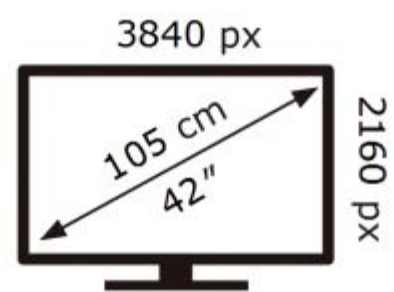

ENERG ⚡

Samsung

QE42S90HAE

52 kWh/1000h

ABCDEF **G**

99 kWh/1000h

2019/2013