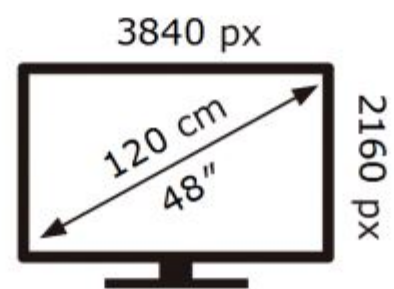

ENERG ⚡

Samsung

QE48S90HAE

62 kWh/1000h

ABCDEF **G**

132 kWh/1000h

2019/2013