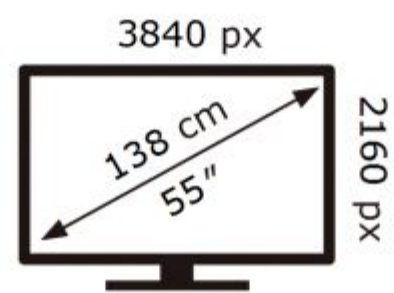

ENERG ⚡

Samsung

QE55S90HAE

76 kWh/1000h

ABCDEF **G**

192 kWh/1000h

2019/2013