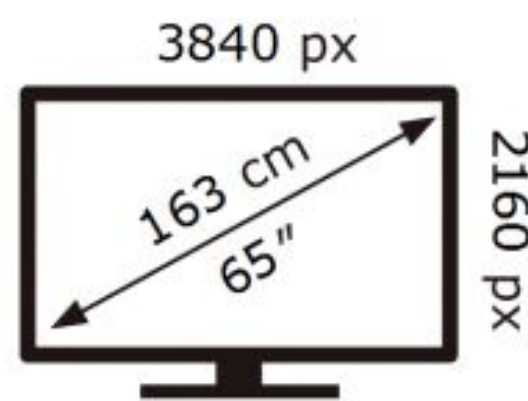

ENERG

Samsung

QE65S90HAE

85 kWh/1000h

ABCDEF **G**

198 kWh/1000h

2019/2013