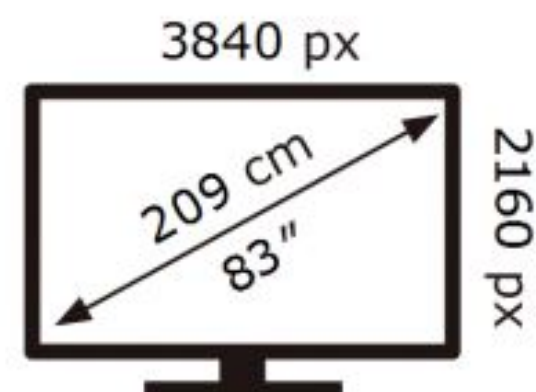

ENERG

Samsung

QE83S90HAE

128 kWh/1000h

ABCDEF **G**

372 kWh/1000h

2019/2013