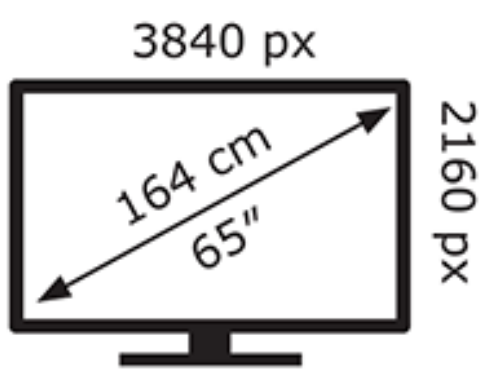

ENERG ⚡

METZ

65MNH7000Z

84 kWh/1000h

ABCDEF**G**

134 kWh/1000h

2019/2013