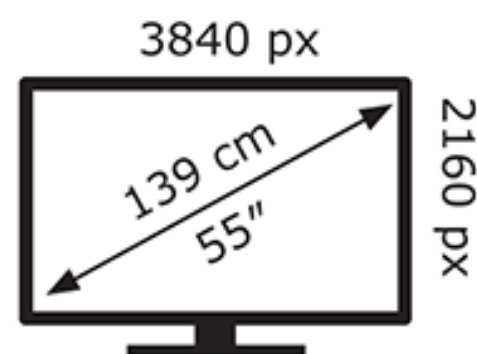

**ENERG** ⚡

**METZ**

55MNH7000Z

**63** kWh/1000h

ABCDEF**G**

**92** kWh/1000h

2019/2013