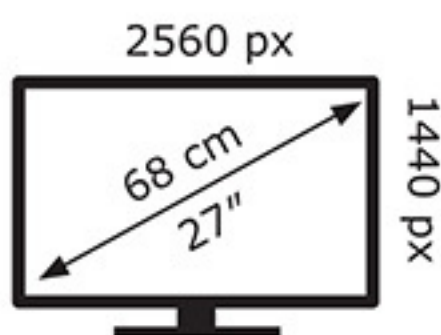

Samsung

S27FG502EU

21 kWh/1000h

ABCDEF**G**

36 kWh/1000h

2019/2013