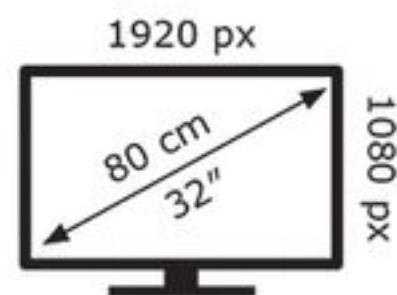

ENERG ⚡

TCL

32S5KX1

27 kWh/1000h

ABCDEF**G**

50 kWh/1000h

2019/2013