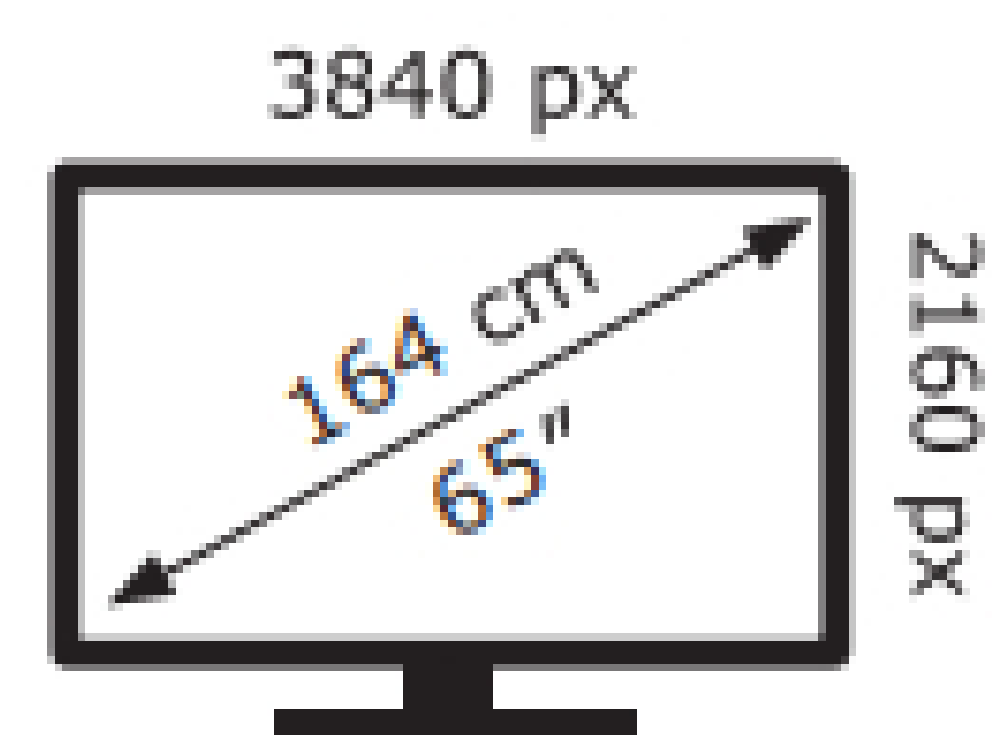

LG Electronics

OLED65C55LA

95 kWh/1000h

+
ABCDEF**G**
HDR
234 kWh/1000h

2019/2013