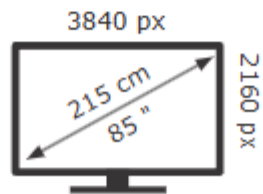

ENERG

HISENSE

85U7QTUK PRO

85 kWh/1000h

ABCDEF**G**

320 kWh/1000h

2019/2013