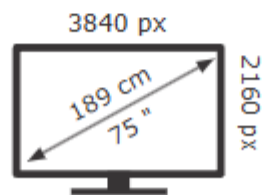

ENERG

HISENSE

75U7QTUK

107 kWh/1000h

ABCDEF**G**

260 kWh/1000h

2019/2013