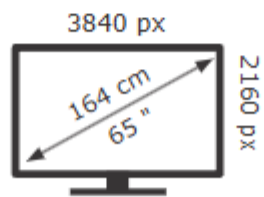

# ENERG

HISENSE

65U7QTUK

**84** kWh/1000h

ABCDEF**G**

**HDR**

**180** kWh/1000h

2019/2013