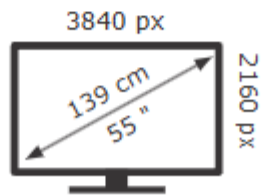

ENERG

HISENSE

55U7QTUK PRO

64 kWh/1000h

ABCDEF**G**

165 kWh/1000h

2019/2013