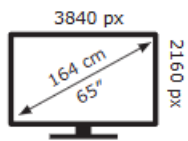

**ENERGY**

TCL

65P655X1

**80** kWh/1000h

ABCDEF**G**  
**HDR**  
**115** kWh/1000h

2019/2013