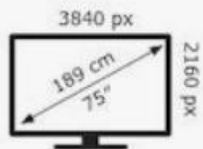

ENERG

SONY

K-75XR5

78 kWh/1000h

ABCD**E**FG

106 kWh/1000h

2019/2013