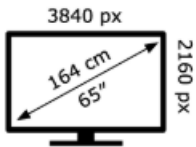

ENERGY

SONY®

K-65XR5

66 kWh/1000h

ABCDEF**G**

90 kWh/1000h

2019/2013