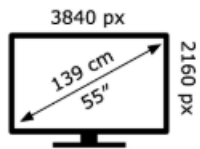

SONY®

K-55XR5

57 kWh/1000h

ABCDE **FG**
HDR
73 kWh/1000h

2019/2013