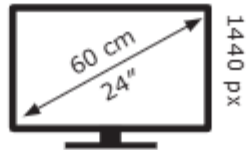

ENERG ⚡

Samsung

S24D600UAU

21 kWh/1000h

ABCDEF**G**

31 kWh/1000h

2560 px

2019/2013