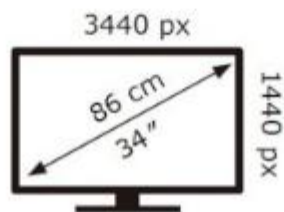

ENERG

SAMSUNG

S34C652VAU

32 kWh/1000h

ABCDEF **G**

51 kWh/1000h

2019/2013